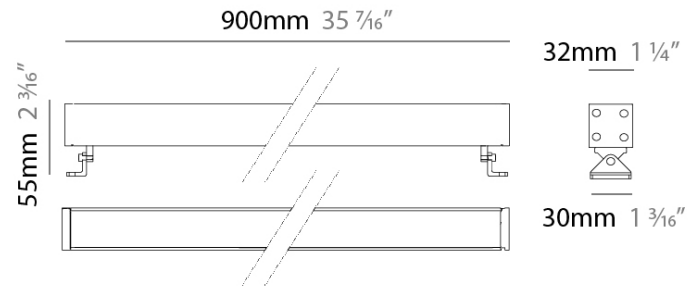

GENERAL

Series: Mini Corniche
Partner: Platek
Division: Exterior
Installation: Surface
Product Type: Wall Grazer
Mounting Location: Wall
Light Distribution: Adjustable

PHYSICAL

Shape: Rectangle
Length (mm): 900
Length (in): 35 7/16
Width (mm): 32
Width (in): 1 1/4
Height (mm): 32
Height (in): 1 1/4
Extension (mm): 55
Extension (in): 2 3/16
Weight (kg): 2.2
Weight (lbs): 4.8
Diffuser: Extra Clear Flat Tempered Glass - 5mm / 3/16" thick
Gasket: Gore-Tex valve to prevent condensation inside the fitting.
Fixture Material: Extruded Aluminum

ELECTRICAL

Lamp Type: LED
Input Wattage (W): 29 / 15.5 (Dif)
Total Output Wattage (W): 27 / 15 (Dif)
Driver Included: No
Driver Location: Remote
Driver Type: Constant Voltage - 120 / 277Vac
Driver Class: Class 2
Input Voltage (V): 120 - 277
Output Voltage (V): 24
Upon Request: (Not included - see components [IP65 or higher enclosure to be supplied by others]) 0-10Vdc dimming / Phase dimming / Non-dimming 120/277Vac

LED

Number of LEDs: 27
Color Temperature (°K): 3000
Max. Delivered Lumen (lm): 2260
Nominal Lumen (lm): 3780
CRI: >80 CRI
Lamp Life (hrs): 60000

OPTICAL

Optic°: 13

RATINGS AND CERTIFICATIONS

Certified By: Certified for North American Standards
IP rating: IP65
IK Rating: IK06
Bug Rating: B3 U1 G1
Upon Request: Higher Maximum Ambient Temperature